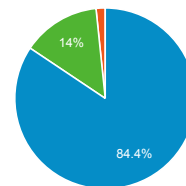

Sessions by Device Category

desktop mobile tablet

Sessions by Browser

Browser	Sessions
Chrome	2,678
Edge	608
Safari	272
Firefox	191
Internet Explorer	118
Samsung Internet	39
UC Browser	24
Safari (in-app)	22
Opera	15
Mozilla Compatible Agent	13