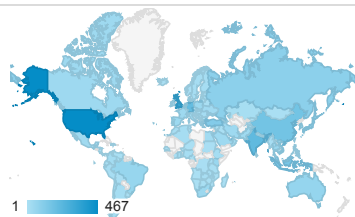

Useful stats dashboard

1 Apr 2021 - 30 Apr 2021

All Users
100.00% Sessions

Sessions

Sessions by Country

Total Users

2,693
% of Total: 100.00% (2,693)

Total Sessions

4,034
% of Total: 100.00% (4,034)

Pages visited per session

7.85
Avg for View: 7.85 (0.00%)

Most visited pages

| Page | Sessions |
|--|----------|
| /index.php | 1,957 |
| /knowledge-base/index.php | 707 |
| /category/key-categories/examples-of-standard-policies-and-clauses/index.php | 435 |
| /munich-re-new-clear-policy-and-clauses/index.php | 176 |
| /member-overview-imia-webinars/index.php | 53 |
| /category/key-categories/type-of-technology/index.php | 51 |
| /category/key-categories/about-engineering-insurance/index.php | 37 |
| /category/key-categories/claims/index.php | 34 |
| /home/imia-activities/annual-conference-2013/index.php | 26 |
| /knowledge-base/engineering-insurance-related-weblinks/index.php | 26 |