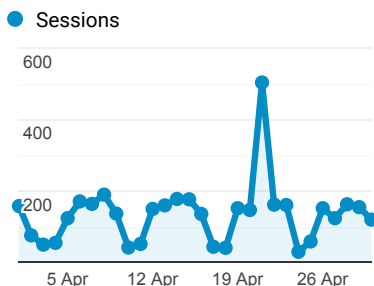

Useful stats dashboard

1 Apr 2021 - 30 Apr 2021

All Users
100.00% Sessions

Sessions

Sessions by Country

Total Users

2,693
% of Total: 100.00% (2,693)

Total Sessions

4,034
% of Total: 100.00% (4,034)

Pages visited per session

7.85
Avg for View: 7.85 (0.00%)

Most visited pages

| Page | Sessions |
|--|----------|
| /index.php | 1,957 |
| /knowledge-base/index.php | 707 |
| /category/key-categories/examples-of-standard-policies-and-clauses/index.php | 435 |
| /munich-re-new-clear-policy-and-clauses/index.php | 176 |
| /member-overview-imia-webinars/index.php | 53 |
| /category/key-categories/type-of-technology/index.php | 51 |
| /category/key-categories/about-engineering-insurance/index.php | 37 |
| /category/key-categories/claims/index.php | 34 |
| /home/imia-activities/annual-conference-2013/index.php | 26 |
| /knowledge-base/engineering-insurance-related-weblinks/index.php | 26 |