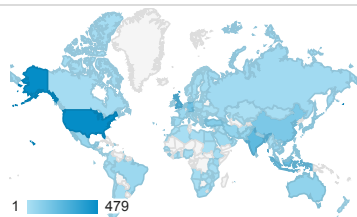

Useful stats dashboard

1 Aug 2021 - 31 Aug 2021

All Users
100.00% Sessions

Sessions

Sessions by Country

Total Users

2,285
% of Total: 100.00% (2,285)

Total Sessions

3,612
% of Total: 100.00% (3,612)

Pages visited per session

9.03
Avg for View: 9.03 (0.00%)

Most visited pages

Page	Sessions
/index.php	1,439
/knowledge-base/index.php	735
/category/key-categories/examples-of-standard-policies-and-clauses/index.php	507
/munich-re-new-clear-policy-and-clauses/index.php	202
/category/key-categories/type-of-insurance-cover/index.php	51
/category/key-categories/about-engineering-insurance/index.php	50
/category/key-categories/claims/index.php	37
/member-overview/index.php	36
/home/imia-activities/annual-conference/index.php	35
/category/key-categories/working-groups-papers/index.php	30