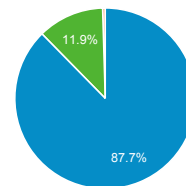

Sessions by Device Category

■ desktop ■ mobile ■ tablet

Sessions by Browser

Browser	Sessions
Chrome	2,398
Edge	678
Safari	234
Firefox	142
Internet Explorer	36
Samsung Internet	32
UC Browser	25
Opera	15
Android Browser	13
Mozilla Compatible Agent	9