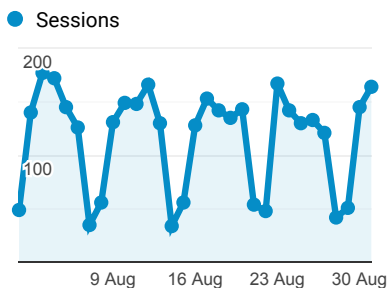

Useful stats dashboard

1 Aug 2021 - 31 Aug 2021

All Users
100.00% Sessions

Sessions

Sessions by Country

Total Users

2,285
% of Total: 100.00% (2,285)

Total Sessions

3,612
% of Total: 100.00% (3,612)

Pages visited per session

9.03
Avg for View: 9.03 (0.00%)

Most visited pages

Page	Sessions
/index.php	1,439
/knowledge-base/index.php	735
/category/key-categories/examples-of-standard-policies-and-clauses/index.php	507
/munich-re-new-clear-policy-and-clauses/index.php	202
/category/key-categories/type-of-insurance-cover/index.php	51
/category/key-categories/about-engineering-insurance/index.php	50
/category/key-categories/claims/index.php	37
/member-overview/index.php	36
/home/imia-activities/annual-conference/index.php	35
/category/key-categories/working-groups-papers/index.php	30