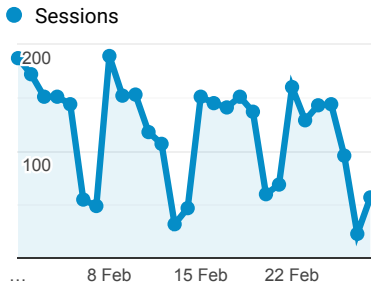

Useful stats dashboard

1 Feb 2021 - 28 Feb 2021

All Users
100.00% Sessions

Sessions

Total Users

Total Sessions

Sessions by Device Category

desktop mobile tablet