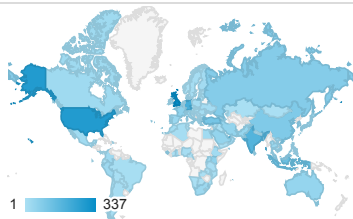

Useful stats dashboard

1 Feb 2021 - 28 Feb 2021

All Users
100.00% Sessions

Sessions

Total Users

Total Sessions

Sessions by Device Category

desktop mobile tablet

Sessions by Country

Pages visited per session

Sessions by Browser

Browser	Sessions
Chrome	2,189
Edge	457
Safari	202
Firefox	189
Internet Explorer	174
Mozilla Compatible Agent	35
Opera	16
Samsung Internet	14
UC Browser	13
(not set)	12