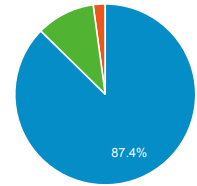

Useful stats dashboard

1 Feb 2021 - 28 Feb 2021

All Users
100.00% Sessions

Sessions

Total Users

Total Sessions

Sessions by Device Category

desktop mobile tablet