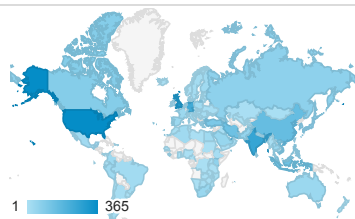

Useful stats dashboard

1 Jan 2021 - 31 Jan 2021

All Users
100.00% Sessions

Sessions

Total Users

Total Sessions

Sessions by Device Category

desktop mobile tablet

Sessions by Country

Pages visited per session

Sessions by Browser

Browser	Sessions
Chrome	2,466
Edge	582
Safari	224
Firefox	223
Internet Explorer	173
Mozilla Compatible Agent	30
'Mozilla	26
UC Browser	18
Android Webview	15
Samsung Internet	14