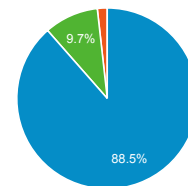

Useful stats dashboard

1 Jan 2021 - 31 Jan 2021

All Users
100.00% Sessions

Sessions

Total Users

Total Sessions

Sessions by Device Category

desktop mobile tablet

Sessions by Country

Pages visited per session

Sessions by Browser

Browser	Sessions
Chrome	2,466
Edge	582
Safari	224
Firefox	223
Internet Explorer	173
Mozilla Compatible Agent	30
'Mozilla	26
UC Browser	18
Android Webview	15
Samsung Internet	14