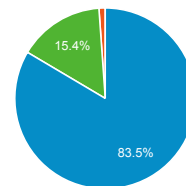

Pages visited per session

8.33
Avg for View: 8.33 (0.00%)

Sessions by Country

Sessions by Device Category

desktop mobile tablet

Sessions by Browser

Browser	Sessions
Chrome	2,907
Edge	694
Safari	263
Firefox	254
Internet Explorer	85
Samsung Internet	56
UC Browser	34
Safari (in-app)	25
Android Browser	19
Opera	11