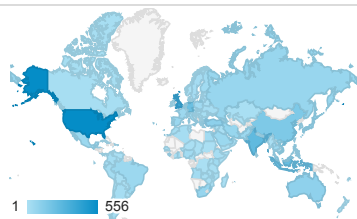

Useful stats dashboard

1 Jul 2021 - 31 Jul 2021

All Users
100.00% Sessions

Sessions

Total Users

2,861
% of Total: 100.00% (2,861)

Total Sessions

4,372
% of Total: 100.00% (4,372)

Pages visited per session

8.33
Avg for View: 8.33 (0.00%)

Sessions by Country

Sessions by Device Category

desktop mobile tablet

Sessions by Browser

Browser	Sessions
Chrome	2,907
Edge	694
Safari	263
Firefox	254
Internet Explorer	85
Samsung Internet	56
UC Browser	34
Safari (in-app)	25
Android Browser	19
Opera	11