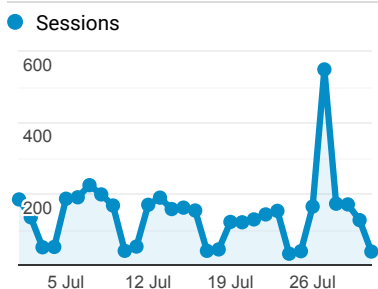

Useful stats dashboard

1 Jul 2021 - 31 Jul 2021

All Users
100.00% Sessions

Sessions

Total Users

2,861
% of Total: 100.00% (2,861)

Total Sessions

4,372
% of Total: 100.00% (4,372)

Pages visited per session

8.33
Avg for View: 8.33 (0.00%)

Sessions by Country

Sessions by Device Category

desktop mobile tablet

Sessions by Browser

Browser	Sessions
Chrome	2,907
Edge	694
Safari	263
Firefox	254
Internet Explorer	85
Samsung Internet	56
UC Browser	34
Safari (in-app)	25
Android Browser	19
Opera	11