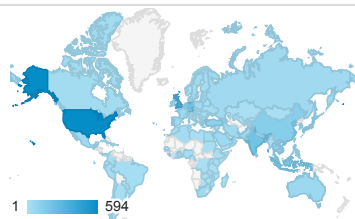

Useful stats dashboard

1 Jun 2021 - 30 Jun 2021

All Users  
100.00% Sessions

Sessions

Sessions by Country

Total Users

**2,658**  
% of Total: 100.00% (2,658)

Total Sessions

**4,066**  
% of Total: 100.00% (4,066)

Pages visited per session

**8.73**  
Avg for View: 8.73 (0.00%)

Most visited pages

Page	Sessions
/index.php	1,608
/knowledge-base/index.php	744
/category/key-categories/examples-of-standard-policies-and-clauses/index.php	545
/munich-re-new-clear-policy-and-clauses/index.php	210
/category/key-categories/claims/index.php	55
/category/key-categories/about-engineering-insurance/index.php	54
/member-overview-imia-webinars/index.php	54
/category/key-categories/type-of-insurance-cover/index.php	32
/knowledge-base/engineering-insurance-related-weblinks/index.php	29
/webinar-videos/index.php	29