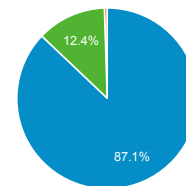

Sessions by Device Category

desktop mobile tablet

Sessions by Browser

Browser	Sessions
Chrome	2,666
Edge	645
Safari	272
Firefox	246
Internet Explorer	84
Samsung Internet	32
UC Browser	32
Safari (in-app)	20
Android Browser	14
'Mozilla	12