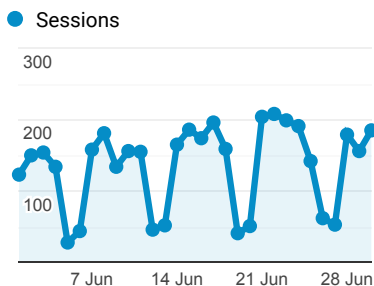

Useful stats dashboard

1 Jun 2021 - 30 Jun 2021

All Users  
100.00% Sessions

Sessions

Sessions by Country

Total Users

**2,658**  
% of Total: 100.00% (2,658)

Total Sessions

**4,066**  
% of Total: 100.00% (4,066)

Pages visited per session

**8.73**  
Avg for View: 8.73 (0.00%)

Most visited pages

Page	Sessions
/index.php	1,608
/knowledge-base/index.php	744
/category/key-categories/examples-of-standard-policies-and-clauses/index.php	545
/munich-re-new-clear-policy-and-clauses/index.php	210
/category/key-categories/claims/index.php	55
/category/key-categories/about-engineering-insurance/index.php	54
/member-overview-imia-webinars/index.php	54
/category/key-categories/type-of-insurance-cover/index.php	32
/knowledge-base/engineering-insurance-related-weblinks/index.php	29
/webinar-videos/index.php	29