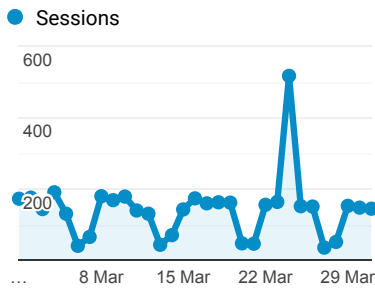

Useful stats dashboard

1 Mar 2021 - 31 Mar 2021

All Users
100.00% Sessions

Sessions

Sessions by Country

Total Users

2,960
% of Total: 100.00% (2,960)

Total Sessions

4,407
% of Total: 100.00% (4,407)

Pages visited per session

6.34
Avg for View: 6.34 (0.00%)

Most visited pages

Page	Sessions
/index.php	2,040
/knowledge-base/index.php	866
/category/key-categories/examples-of-standard-policies-and-clauses/index.php	530
/munich-re-new-clear-policy-and-clauses/index.php	225
/category/key-categories/about-engineering-insurance/index.php	51
/category/key-categories/type-of-insurance-cover/index.php	45
/category/key-categories/type-of-technology/index.php	44
/category/key-categories/claims/index.php	43
/knowledge-base/engineering-insurance-related-weblinks/index.php	27
/history/index.php	26