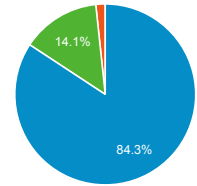

Sessions by Device Category

desktop mobile tablet

Sessions by Browser

Browser	Sessions
Chrome	2,996
Edge	593
Firefox	247
Safari	229
Internet Explorer	177
Mozilla Compatible Agent	46
Samsung Internet	46
UC Browser	35
Opera	16
Android Webview	8