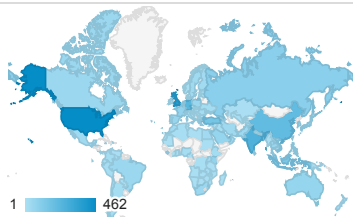

Useful stats dashboard

1 Mar 2021 - 31 Mar 2021

All Users
100.00% Sessions

Sessions

Sessions by Country

Total Users

2,960
% of Total: 100.00% (2,960)

Total Sessions

4,407
% of Total: 100.00% (4,407)

Pages visited per session

6.34
Avg for View: 6.34 (0.00%)

Most visited pages

Page	Sessions
/index.php	2,040
/knowledge-base/index.php	866
/category/key-categories/examples-of-standard-policies-and-clauses/index.php	530
/munich-re-new-clear-policy-and-clauses/index.php	225
/category/key-categories/about-engineering-insurance/index.php	51
/category/key-categories/type-of-insurance-cover/index.php	45
/category/key-categories/type-of-technology/index.php	44
/category/key-categories/claims/index.php	43
/knowledge-base/engineering-insurance-related-weblinks/index.php	27
/history/index.php	26