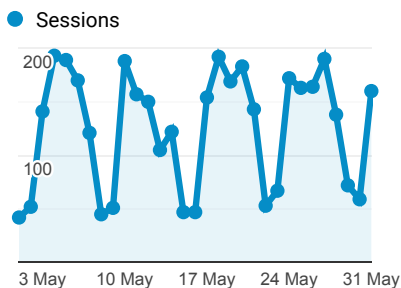

Useful stats dashboard

1 May 2021 - 31 May 2021

All Users
100.00% Sessions

Sessions

Sessions by Country

Total Users

2,562
% of Total: 100.00% (2,562)

Total Sessions

3,899
% of Total: 100.00% (3,899)

Pages visited per session

8.86
Avg for View: 8.86 (0.00%)

Most visited pages

Page	Sessions
/index.php	1,565
/knowledge-base/index.php	706
/category/key-categories/examples-of-standard-policies-and-clauses/index.php	510
/munich-re-new-clear-policy-and-clauses/index.php	203
/member-overview-imia-webinars/index.php	109
/home/imia-activities/annual-conference-2013/index.php	64
/category/key-categories/claims/index.php	48
/category/key-categories/about-engineering-insurance/index.php	41
/category/key-categories/type-of-technology/index.php	41
/category/key-categories/working-groups-papers/index.php	30