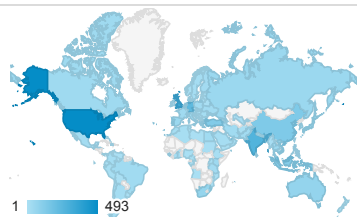

Useful stats dashboard

1 May 2021 - 31 May 2021

All Users
100.00% Sessions

Sessions

Sessions by Country

Total Users

2,562
% of Total: 100.00% (2,562)

Total Sessions

3,899
% of Total: 100.00% (3,899)

Pages visited per session

8.86
Avg for View: 8.86 (0.00%)

Most visited pages

Page	Sessions
/index.php	1,565
/knowledge-base/index.php	706
/category/key-categories/examples-of-standard-policies-and-clauses/index.php	510
/munich-re-new-clear-policy-and-clauses/index.php	203
/member-overview-imia-webinars/index.php	109
/home/imia-activities/annual-conference-2013/index.php	64
/category/key-categories/claims/index.php	48
/category/key-categories/about-engineering-insurance/index.php	41
/category/key-categories/type-of-technology/index.php	41
/category/key-categories/working-groups-papers/index.php	30