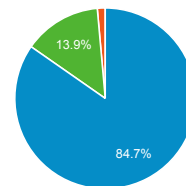

Sessions by Device Category

desktop mobile tablet

Sessions by Browser

Browser	Sessions
Chrome	2,588
Edge	594
Safari	262
Firefox	184
Internet Explorer	71
Safari (in-app)	51
Samsung Internet	41
UC Browser	25
Opera	19
Mozilla Compatible Agent	18