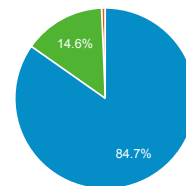

Useful stats dashboard

1 Oct 2021 - 31 Oct 2021

All Users
100.00% Sessions

Sessions

Total Users

Total Sessions

Sessions by Device Category

desktop mobile tablet

Sessions by Country

Pages visited per session

Most visited pages

Page	Sessions
/index.php	1,718
/knowledge-base/index.php	656
/category/key-categories/examples-of-standard-policies-and-clauses/index.php	498
/munich-re-new-clear-policy-and-clauses/index.php	198
/webinar-videos/index.php	190
/member-overview-imia-webinars/index.php	107
/category/key-categories/claims/index.php	57
/category/key-categories/about-engineering-insurance/index.php	46
/about-imia/index.php	45
/category/key-categories/type-of-insurance-cover/index.php	45