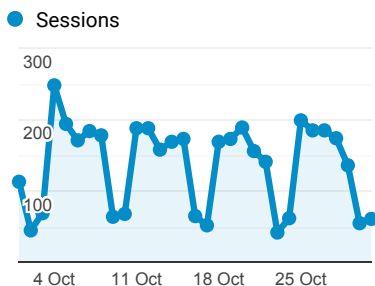

Useful stats dashboard

1 Oct 2021 - 31 Oct 2021

All Users
100.00% Sessions

Sessions

Total Users

Total Sessions

Sessions by Device Category

desktop mobile tablet

Sessions by Country

Pages visited per session

Most visited pages

Page	Sessions
/index.php	1,718
/knowledge-base/index.php	656
/category/key-categories/examples-of-standard-policies-and-clauses/index.php	498
/munich-re-new-clear-policy-and-clauses/index.php	198
/webinar-videos/index.php	190
/member-overview-imia-webinars/index.php	107
/category/key-categories/claims/index.php	57
/category/key-categories/about-engineering-insurance/index.php	46
/about-imia/index.php	45
/category/key-categories/type-of-insurance-cover/index.php	45