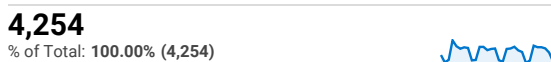

Useful stats dashboard

1 Oct 2021 - 31 Oct 2021

All Users
100.00% Sessions

Sessions

Total Users

Total Sessions

Sessions by Device Category

desktop mobile tablet

Sessions by Country

Pages visited per session

Most visited pages

Page	Sessions
/index.php	1,718
/knowledge-base/index.php	656
/category/key-categories/examples-of-standard-policies-and-clauses/index.php	498
/munich-re-new-clear-policy-and-clauses/index.php	198
/webinar-videos/index.php	190
/member-overview-imia-webinars/index.php	107
/category/key-categories/claims/index.php	57
/category/key-categories/about-engineering-insurance/index.php	46
/about-imia/index.php	45
/category/key-categories/type-of-insurance-cover/index.php	45