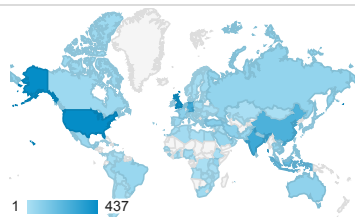

Sessions by Country