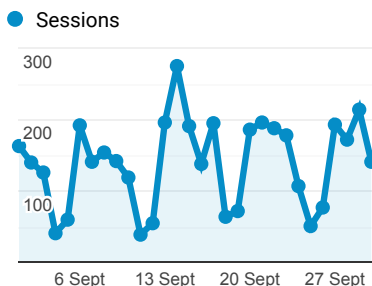

## Useful stats dashboard

1 Sept 2021 - 30 Sept 2021

All Users  
100.00% Sessions

### Sessions

### Total Sessions

**4,206**  
% of Total: 100.00% (4,206)

### Pages visited per session

**8.99**  
Avg for View: 8.99 (0.00%)