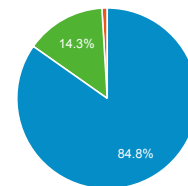

Sessions by Device Category

■ desktop ■ mobile ■ tablet

Sessions by Browser

Browser	Sessions
Chrome	2,683
Edge	753
Safari	316
Firefox	176
Internet Explorer	63
Safari (in-app)	43
UC Browser	38
Mozilla Compatible Agent	31
Samsung Internet	28
Opera	21

Most visited pages

Page	Sessions
/index.php	1,753
/knowledge-base/index.php	716
/category/key-categories/examples-of-standard-policies-and-clauses/index.php	521
/munich-re-new-clear-policy-and-clauses/index.php	170
/member-overview-imia-webinars/index.php	88
/category/key-categories/about-engineering-insurance/index.php	65
/home/imia-activities/annual-conference/index.php	61
/category/key-categories/type-of-insurance-cover/index.php	47
/category/key-categories/claims/index.php	42
/member-overview/index.php	41